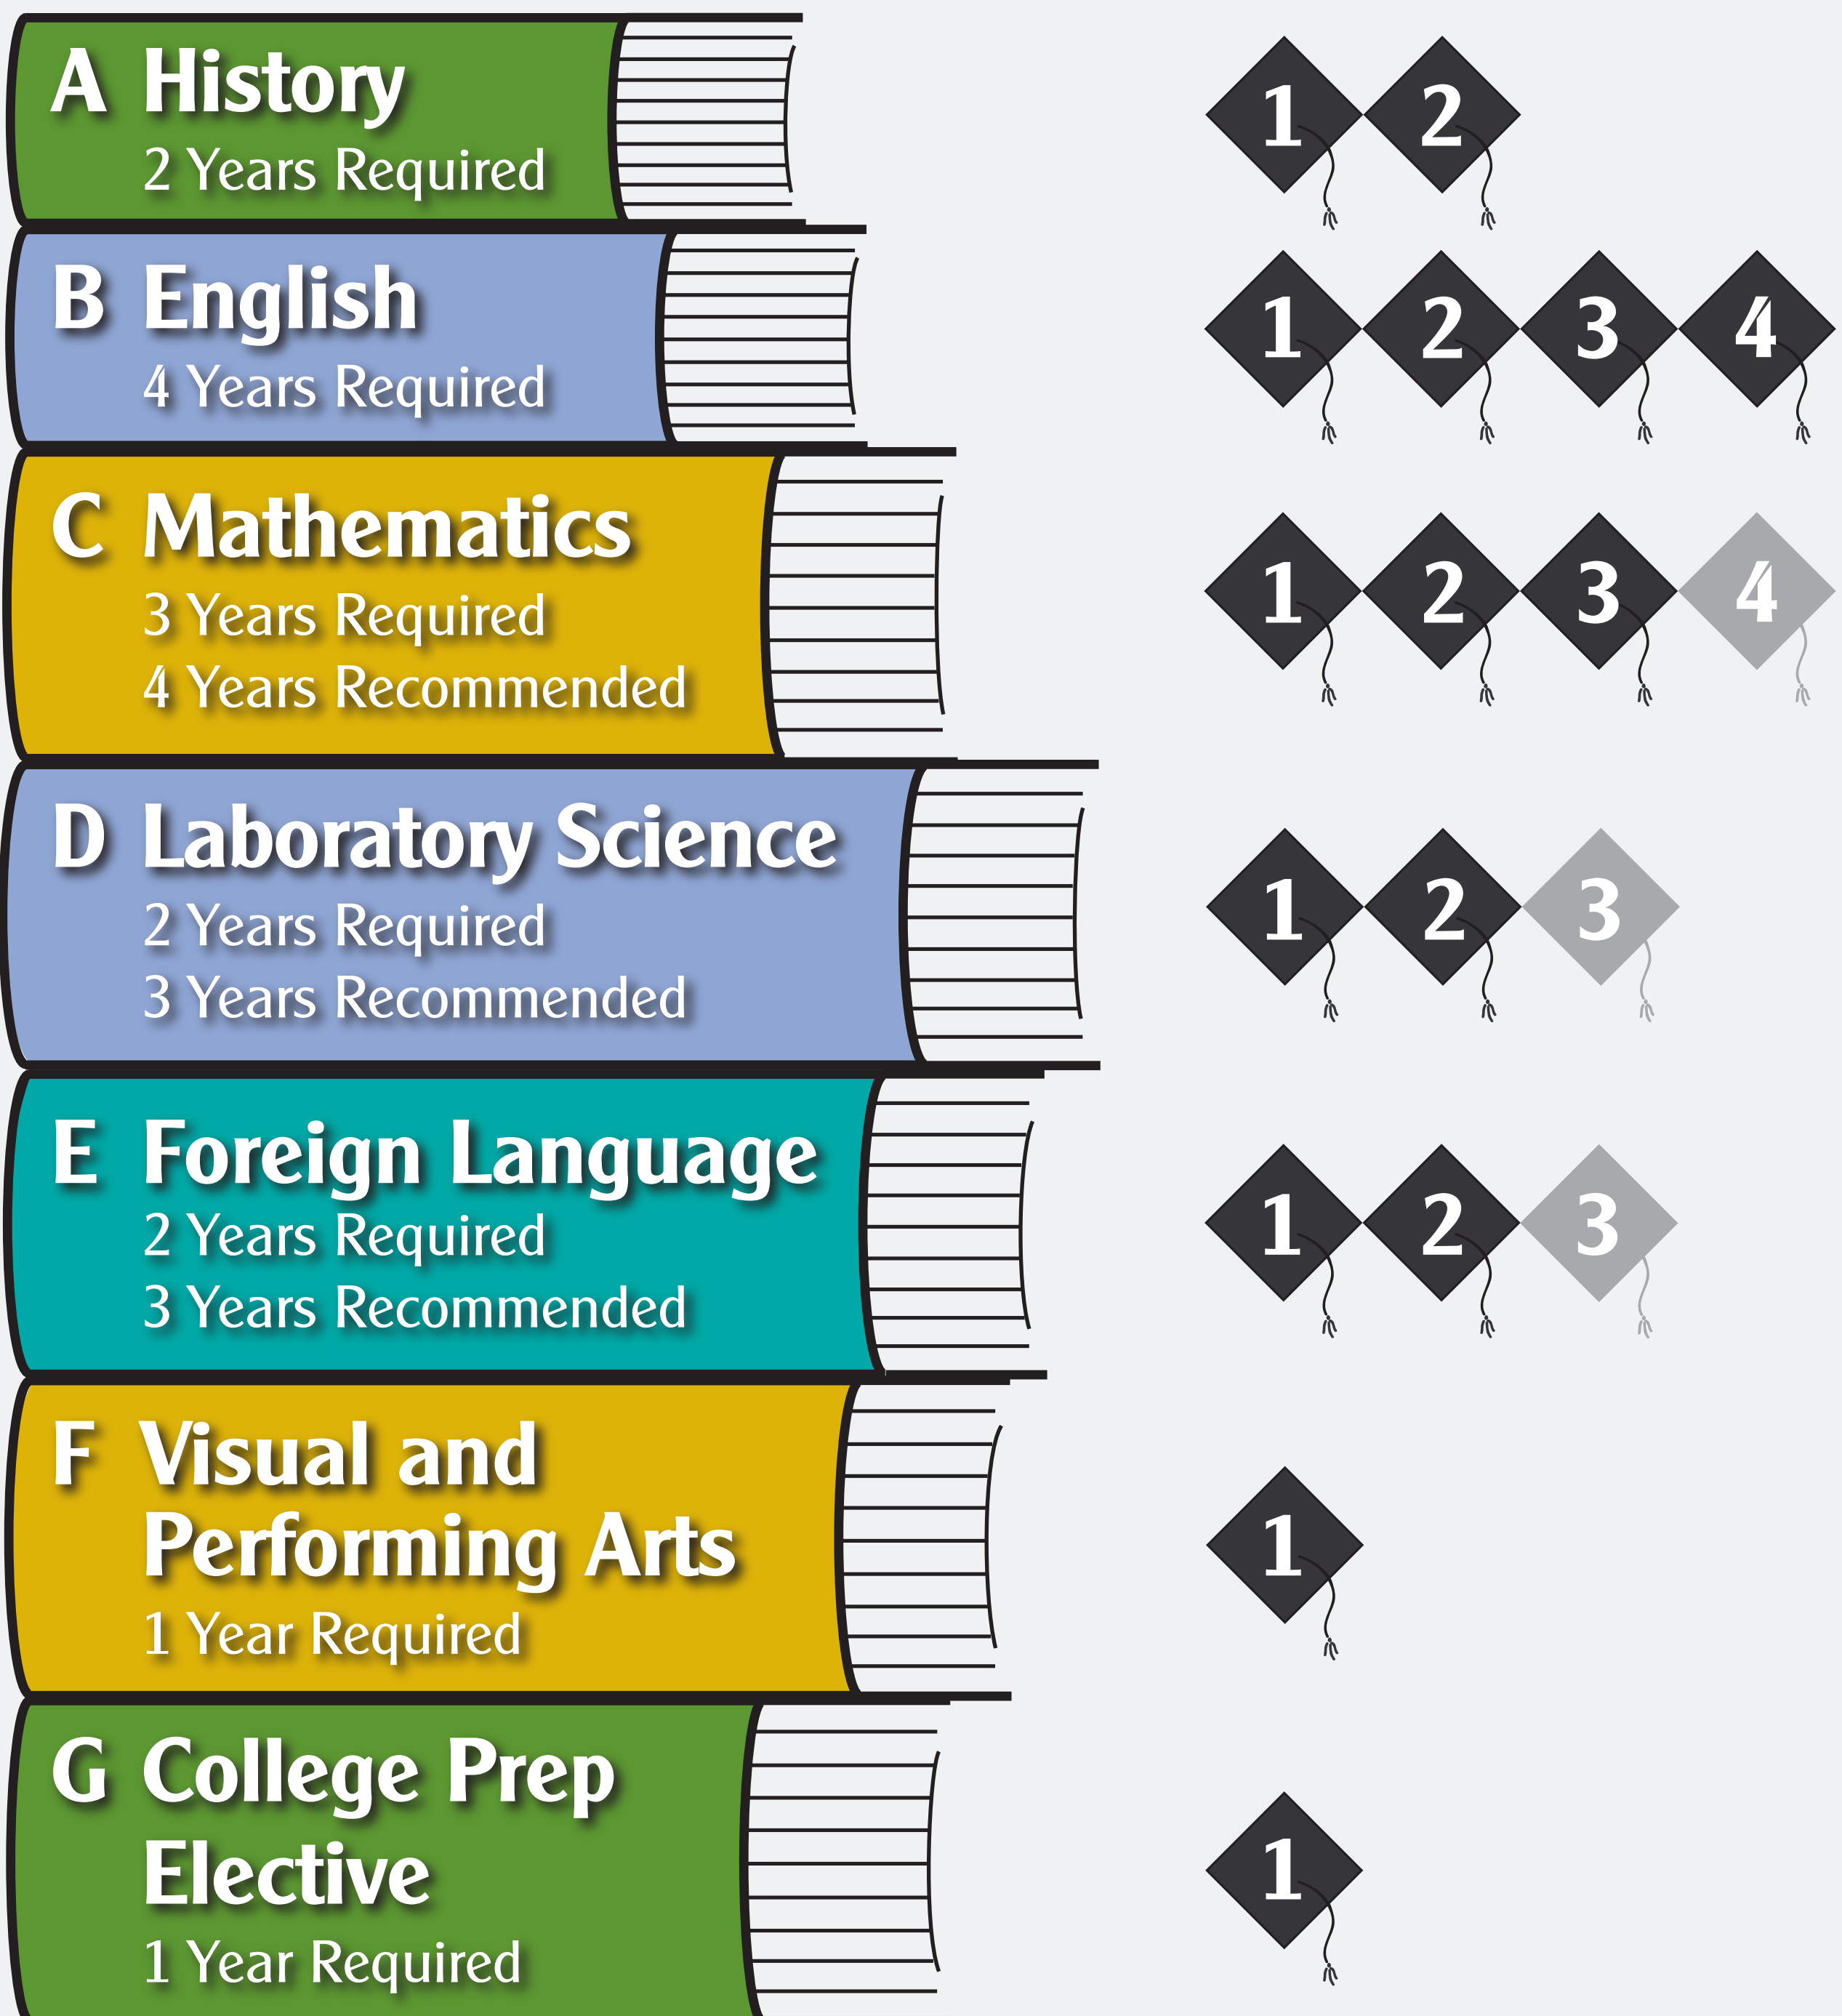

# You Can Go to COLLEGE

A-G Requirements\*

California State University ♦ University of California

\* Grades of C or better required.